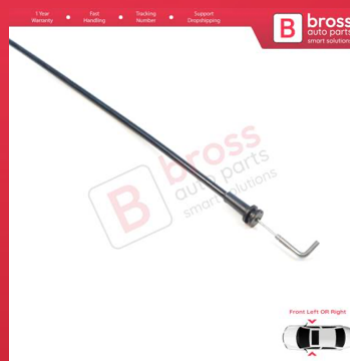

BDP1601
Left Side Sliding Door Outer Lock Release Cable for Fiat Doblo MK2 263 Opel Combo 51892698

BDP1602
Side Sliding Door Lock Release Cable for Renault Kangoo MK1 KC Express FC Nissan Kubistar X76 8200182961

BDP1603
Side Sliding Door Lock Release Cable for Renault Master MK3 Opel Vauxhall Movano B Nissan NV400...

BDP1604
Side Sliding Door Lock Release Cable for VW Transporter T5 T5.1 T6 Careville Multivan 2009-2024 7E0843653...

BDP1605
Side Sliding Door Lock Release Cable for VW Caddy MK3 2K 2C 2004-2015 2K5843653C

BDP1606
Rear Door Lock Opening Release Cable for Mercedes Sprinter MK1 1995-2006 VW LT MK2 1996-2006 9017600504

BDP1607
Side Sliding Door Inner Handle Lock Release Cable for Fiat Fiorino MK3 225 Qubo Citroen Nemo Peugeot Bipper...

BDP1608
Front Door Handle Opening Release Cable for Mercedes Sprinter MK1 1995-2006 VW LT MK2 1996-2006...

BDP1609
Front Door Inner Handle Lock Release Cable for Fiat Ducato MK3 Peugeot Boxer 250 Citroen Jumper Relay MK2...