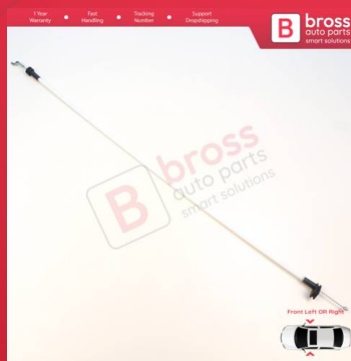

BDP1608
Front Door Handle Opening Release Cable for Mercedes Sprinter MK1 1995-2006 VW LT MK2 1996-2006...